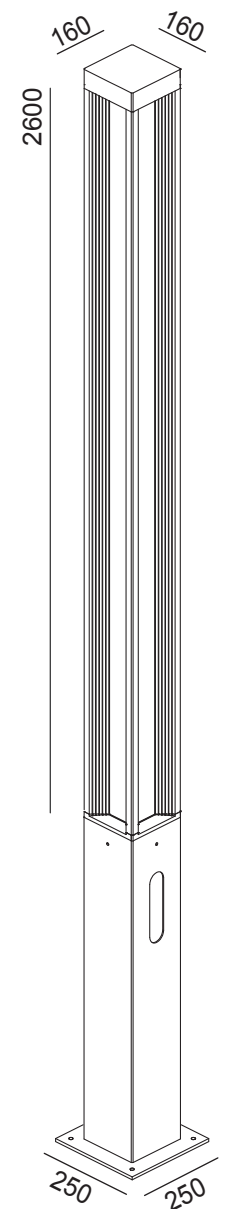

Specifications

Input Supply 220-240Vac 50/60Hz

Sizes . H 4000 x L 250 x W 250

4000