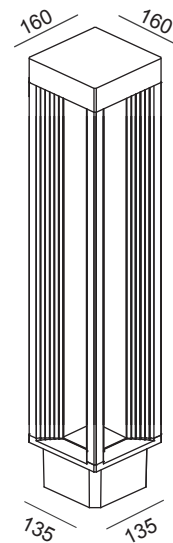

ORION D H680

ORION D H960

Fixture Specifications

Protection . IP 65 - IK 08

Body Pole . Extruded aluminium alloy
Body/Base . Die-cast aluminium alloy

Screen . Frosted glass

Seals . Closed-cell EPDM rubber

Screws . Stainless steel A2

Cycle
Pedestrian paths

Access areas

Parks
Gardens

size in millimeters . mm

ORION D

Small Poles H680 mm - led WHITE

LED SYSTEM WITH BUILT-IN DRIVER

code	beam	class	W	source	fixture	CCT LED	CRI
560F1 /WR35VS	360°	I	14W	1880 lm	1120 lm	3000 K	80
560F1 /NR35VS	360°	I	14W	2020 lm	1200 lm	4000 K	80

Diffuse Emission 360°
Frosted Glass

Dali dimmable on request
with extra charge

680

Sizes . H 680 x L 160 x W 160

Assembly / Usage
Ground installation

Ground connection system with
anchoring brackets to be
ordered separately

Diffuse Emission 360°
Frosted Glass

Dali dimmable on request
with extra charge

960

Sizes . H 960 x L 160 x W 160

Assembly / Usage
Ground installation

Ground connection system with
anchoring brackets to be
ordered separately