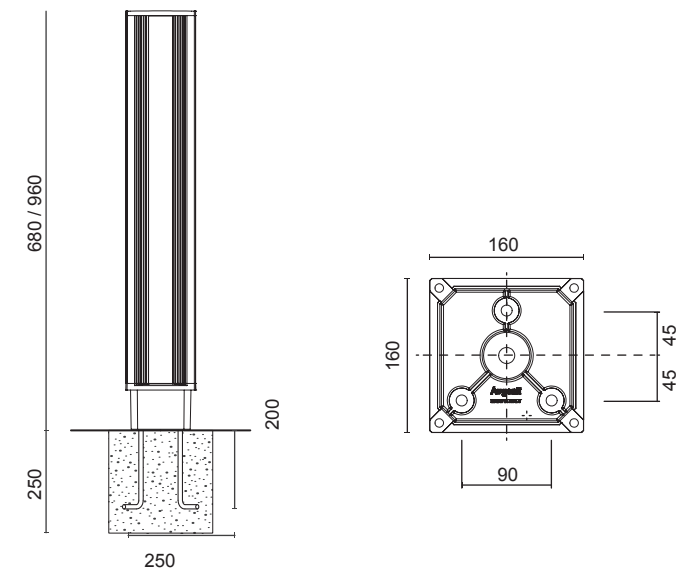

35
SLATE GREY

40
GREY
RAL 9006

Assembly

Ground connection system with anchoring brackets to be ordered separately. The orientation is independent of the layout of the ground fixing holes.

Application

Residential areas

Cycle
Pedestrian paths

Access areas

Parks
Gardens

size in millimeters . mm

ORION D

Small Poles H680 mm - led WHITE

LED SYSTEM WITH BUILT-IN DRIVER

code	beam	class	W	source	fixture	CCT LED	CRI
560F1 /WR35VS	360°	I	14W	1880 lm	1120 lm	3000 K	80
560F1 /NR35VS	360°	I	14W	2020 lm	1200 lm	4000 K	80