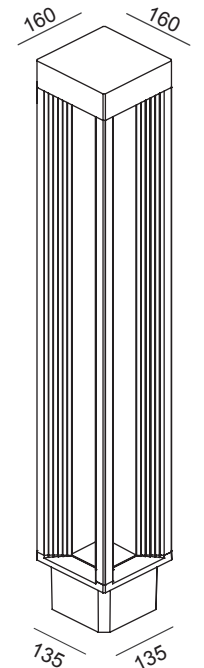

ORION D H680

ORION D H960

Fixture Specifications

Protection . IP 65 - IK 08

Body Pole . Extruded aluminium alloy
Body/Base . Die-cast aluminium alloy

Screen . Frosted glass

Seals . Closed-cell EPDM rubber

Screws . Stainless steel A2

Diffuse Emission 360°
Frosted Glass

Dali dimmable on request
with extra charge

680

Sizes . H 680 x L 160 x W 160

Assembly / Usage
Ground installation

Ground connection system with
anchoring brackets to be
ordered separately

Specifications

Input Supply 220-240Vac 50/60Hz

ORION D

Small Poles H960 mm - led WHITE

LED SYSTEM WITH BUILT-IN DRIVER

code	beam	class	W	source	fixture	CCT LED	CRI
560F2 /WR35VS	360°	I	14W	1880 lm	1120 lm	3000 K	80
560F2 /NR35VS	360°	I	14W	2020 lm	1200 lm	4000 K	80

Diffuse Emission 360°
Frosted Glass

Dali dimmable on request
with extra charge

960

Sizes . H 960 x L 160 x W 160

Assembly / Usage
Ground installation

Ground connection system with
anchoring brackets to be
ordered separately