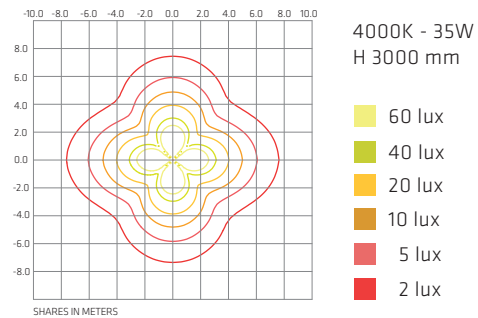

ORION D

Urban Lighting H3000 mm - led WHITE

LED SYSTEM WITH BUILT-IN DRIVER

code	beam	class	W	source	fixture	CCT LED	CRI
570F2 /WC50EW	360°	I	35W	4720 lm	2800 lm	3000 K	80
570F2 /NC50EW	360°	I	35W	5000 lm	2980 lm	4000 K	80