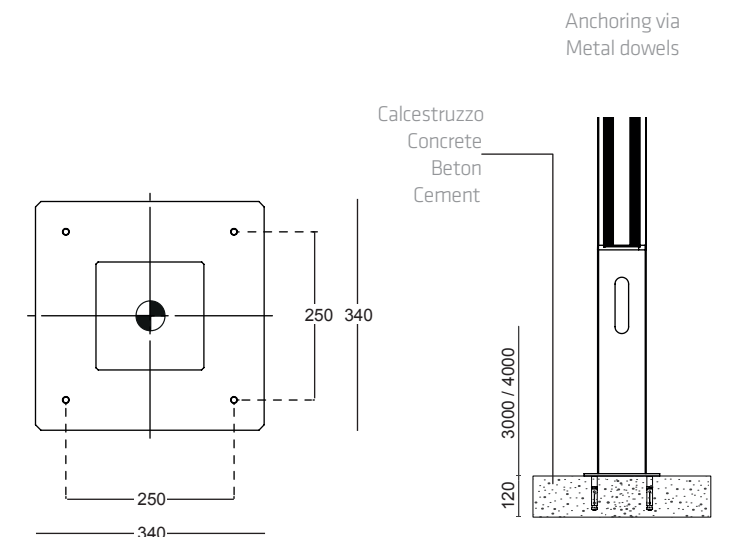

Ground connection system with anchoring brackets to be ordered separately. The orientation is independent of the layout of the ground fixing holes.

Application

- 
Residential areas
- 
Cycle
Pedestrian paths
- 
Access areas
- 
Parks
Gardens