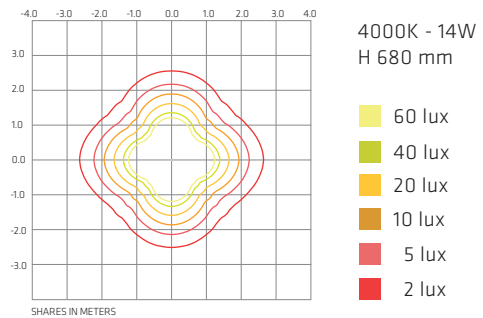

Cycle
Pedestrian paths

Access areas

Parks
Gardens

size in millimeters . mm

ORION D

Small Poles H680 mm - led WHITE

LED SYSTEM WITH BUILT-IN DRIVER

code	beam	class	W	source	fixture	CCT LED	CRI
560F1 /WR35VS	360°	I	14W	1880 lm	1120 lm	3000 K	80
560F1 /NR35VS	360°	I	14W	2020 lm	1200 lm	4000 K	80