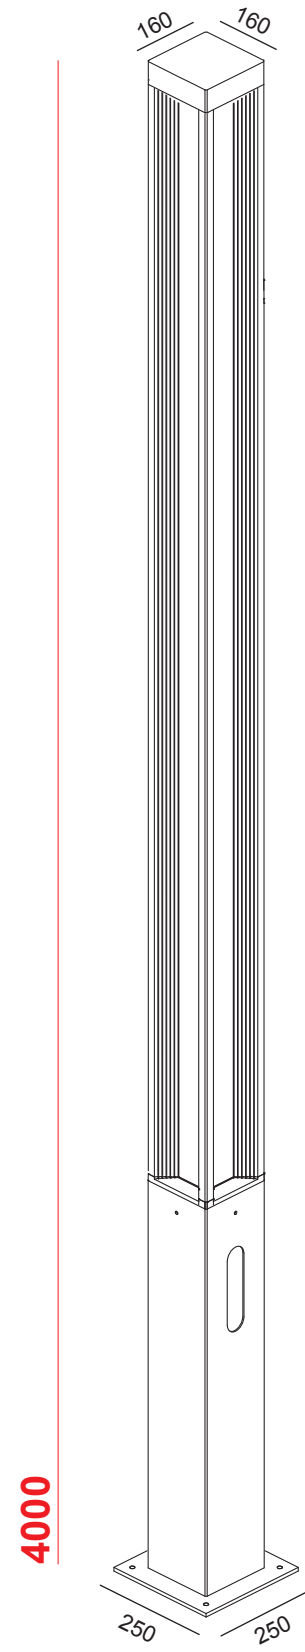

geometrical light
architectural design

LIGHT and SHADOW

ORION **D**

geometrical light
architectural design
easy installation

Linee architettoniche
Architectural design
Conception architecturale

Emissione luminosa DIFFUSORE
DIFFUSER light emission
DIFFUSEUR émission lumineuse

ORION D H680

ORION D H960

Fixture Specifications

Protection . IP 65 - IK 08

Body Pole . Extruded aluminium alloy
Body/Base . Die-cast aluminium alloy

Screen . Frosted glass

Seals . Closed-cell EPDM rubber

Screws . Stainless steel A2

Specifications

Input Supply 220-240Vac 50/60Hz

ORION D

Small Poles H960 mm - led WHITE

LED SYSTEM WITH BUILT-IN DRIVER

code	beam	class	W	source	fixture	CCT LED	CRI
560F2 /WR35VS	360°	I	14W	1880 lm	1120 lm	3000 K	80
560F2 /NR35VS	360°	I	14W	2020 lm	1200 lm	4000 K	80

Specifications

Input Supply 220-240Vac 50/60Hz

Masseria Corsano (LE) Italy

ORION D

Arredo Urbano Urban Lighting Eclairage Urbain

ORION D 570F2

ORION D 570F4

size in millimeters . mm