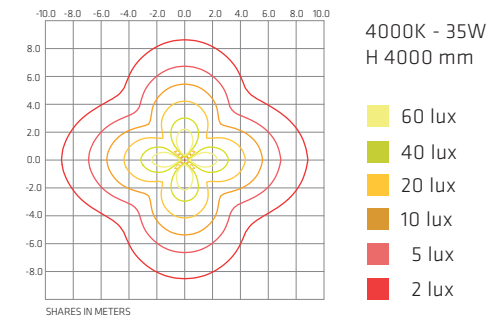

Input Supply 220-240Vac 50/60Hz

Sizes . H 3000 x L 250 x W 250

3000

ORION D

Urban Lighting H4000 mm - led WHITE

LED SYSTEM WITH BUILT-IN DRIVER

code	beam	class	W	source	fixture	CCT LED	CRI
570F4 /WC50EW	360°	I	35W	4720 lm	2800 lm	3000 K	80
570F2 /NC50EW	360°	I	35W	5000 lm	2980 lm	4000 K	80