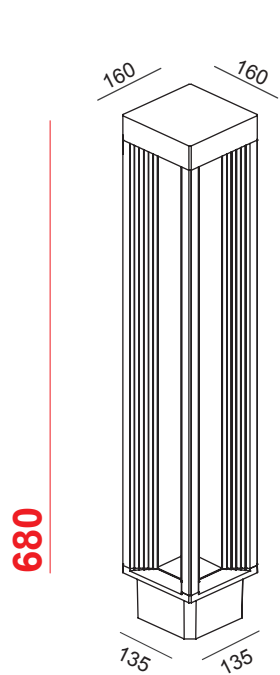

ORION D H680

ORION D H960

Fixture Specifications

Protection . IP 65 - IK 08

Body Pole . Extruded aluminium alloy
Body/Base . Die-cast aluminium alloy

Screen . Frosted glass

Seals . Closed-cell EPDM rubber

Screws . Stainless steel A2

35
SLATE GREY

40
GREY
RAL 9006

Assembly

Ground connection system with anchoring brackets to be ordered separately. The orientation is independent of the layout of the ground fixing holes.

Application

Residential areas

Cycle
Pedestrian paths

Access areas

Parks
Gardens

size in millimeters . mm

ORION D

Small Poles H680 mm - led WHITE

LED SYSTEM WITH BUILT-IN DRIVER

code	beam	class	W	source	fixture	CCT LED	CRI
560F1 /WR35VS	360°	I	14W	1880 lm	1120 lm	3000 K	80
560F1 /NR35VS	360°	I	14W	2020 lm	1200 lm	4000 K	80

Diffuse Emission 360°
Frosted Glass

Dali dimmable on request
with extra charge

680

Sizes . H 680 x L 160 x W 160

Assembly / Usage
Ground installation

Ground connection system with
anchoring brackets to be
ordered separately