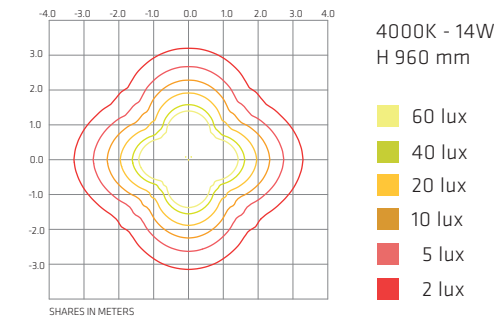

Specifications

Input Supply 220-240Vac 50/60Hz

ORION D

Small Poles H960 mm - led WHITE

LED SYSTEM WITH BUILT-IN DRIVER

code	beam	class	W	source	fixture	CCT LED	CRI
560F2 /WR35VS	360°	I	14W	1880 lm	1120 lm	3000 K	80
560F2 /NR35VS	360°	I	14W	2020 lm	1200 lm	4000 K	80