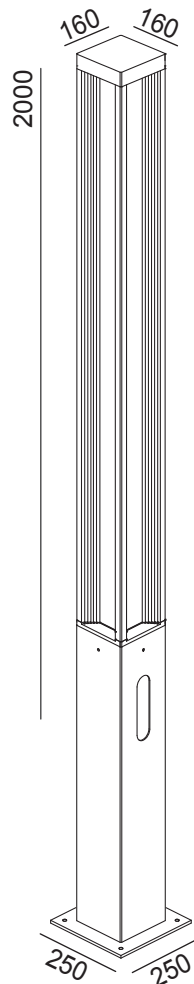

Specifications

Input Supply 220-240Vac 50/60Hz

Sizes . H 3000 x L 250 x W 250

3000