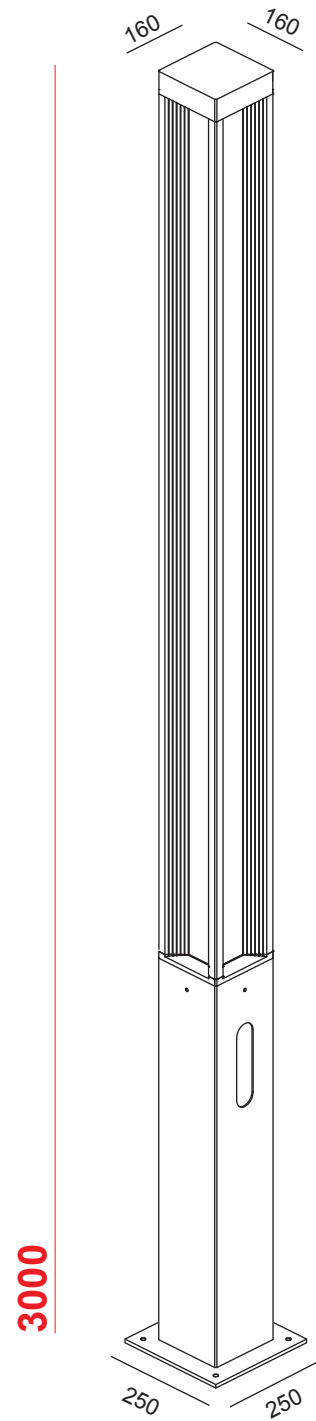

geometrical light
architectural design

LIGHT and SHADOW

ORION **D**

geometrical light
architectural design
easy installation

Linee architettoniche
Architectural design
Conception architecturale

Emissione luminosa DIFFUSORE
DIFFUSER light emission
DIFFUSEUR émission lumineuse

ORION D H680

ORION D H960

Fixture Specifications

Protection . IP 65 - IK 08

Body Pole . Extruded aluminium alloy
Body/Base . Die-cast aluminium alloy

Screen . Frosted glass

Seals . Closed-cell EPDM rubber

Screws . Stainless steel A2

Specifications

Input Supply 220-240Vac 50/60Hz

ORION D

Small Poles H960 mm - led WHITE

LED SYSTEM WITH BUILT-IN DRIVER

code	beam	class	W	source	fixture	CCT LED	CRI
560F2 /WR35VS	360°	I	14W	1880 lm	1120 lm	3000 K	80
560F2 /NR35VS	360°	I	14W	2020 lm	1200 lm	4000 K	80

Specifications

Input Supply 220-240Vac 50/60Hz

Masseria Corsano (LE) Italy

ORION D

Arredo Urbano Urban Lighting Eclairage Urbain

ORION D 570F2

ORION D 570F4

size in millimeters . mm