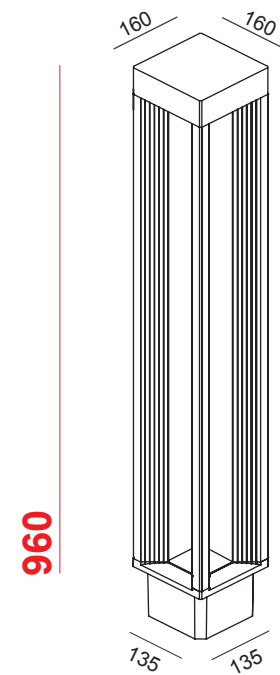

ORION D H680

ORION D H960

Fixture Specifications

Protection . IP 65 - IK 08

Body Pole . Extruded aluminium alloy
Body/Base . Die-cast aluminium alloy

Screen . Frosted glass

Seals . Closed-cell EPDM rubber

Screws . Stainless steel A2

Cycle
Pedestrian paths

Access areas

Parks
Gardens

size in millimeters . mm

ORION D

Small Poles H680 mm - led WHITE

LED SYSTEM WITH BUILT-IN DRIVER

code	beam	class	W	source	fixture	CCT LED	CRI
560F1 /WR35VS	360°	I	14W	1880 lm	1120 lm	3000 K	80
560F1 /NR35VS	360°	I	14W	2020 lm	1200 lm	4000 K	80

Diffuse Emission 360°
Frosted Glass

Dali dimmable on request
with extra charge

680

Sizes . H 680 x L 160 x W 160

Assembly / Usage
Ground installation

Ground connection system with
anchoring brackets to be
ordered separately

Diffuse Emission 360°
Frosted Glass

Dali dimmable on request
with extra charge

960

Sizes . H 960 x L 160 x W 160

Assembly / Usage
Ground installation

Ground connection system with
anchoring brackets to be
ordered separately